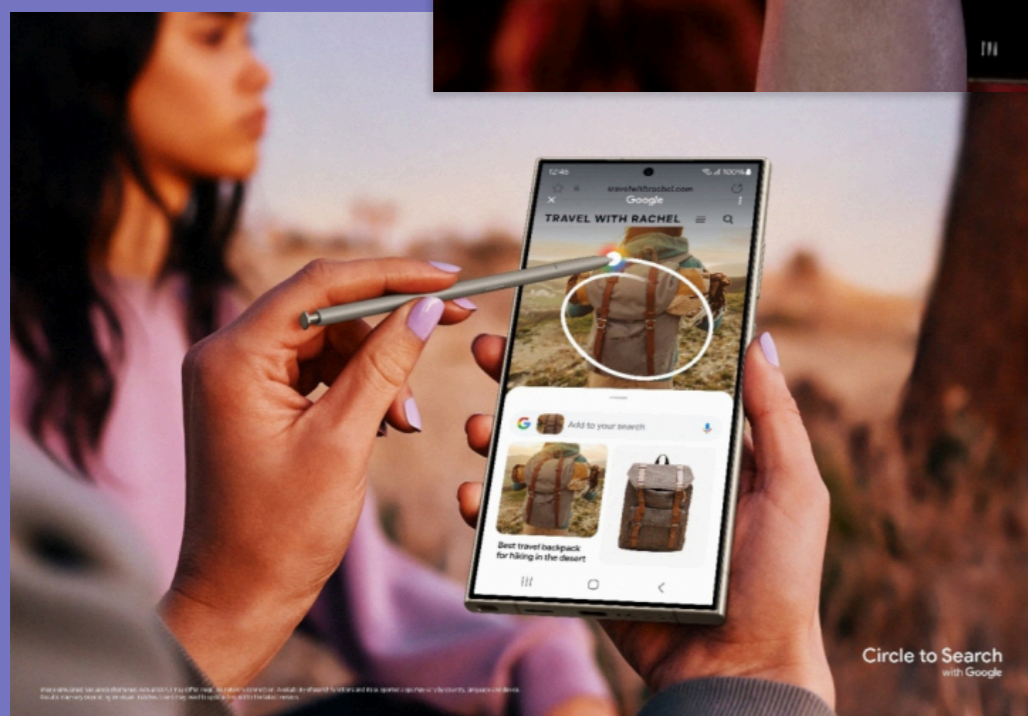

Exynos chipset. Samsung have said that this should not impact the phones capabilities with regards to its AI implementation, which is the one if not the main focus of this new smartphone range, with both local and cloud-based features with Google's Gemini models running on device. Samsung do state that like Apple's latest release, the Samsung S24 will feature ray-tracing.

Various apps utilise the advanced AI features built-in to the Galaxy S24 range. Live **Translate** allows for two-way, real-time voice and text translations within the native app with no requirement for third party apps. **Interpreter** translates live conversations in split-screen view allowing the user to share the text transcription with the other person so they can understand what was said, all without requiring a connection to cellular or WiFi.

Galaxy S24 is the first smartphone to feature a new Google gesture feature called **Circle to Search**. With a simple long press on the home button, users can use S-Pen to circle, highlight, scribble on, or tap anything on the screen to see high-quality search results. For example, circle a landmark in a friends instagram update to learn more about it without having to leave the app. **Note Assist** features AI generated summaries and template creation to streamline notes with pre-made covers and formats. Transcript Assist will transcribe, summarise and even translate recordings using AI and Speech-to-text when there are multiple speakers.

Galaxy S24 camera system has been improved. The Ultra features a new 5x optical zoom lens that works with the 50MP

sensor at all zoom levels, which the previous Galaxy S23 could not. Samsung even state the image should be 'crystal clear' with the enhanced digital zoom at 100x. **Nightography** has been improved even in zoomed in pictures, with its new sensor that features 60% larger pixels at 1.4µm compared with the Galaxy S23. The new phones are equipped with new AI editing tools for simple edits like erase, re-compose or remaster. **Edit Suggestion** will suggest suitable adjustments for for each picture using Galaxy AI. The phones will even feature **Generative Edit** which can fill in the background of any picture using generative AI, similar to the Photoshop function that was introduced in 2023. AI will even fill in image borders if a picture is crooked, or allow for an object to be moved to place the subject in the perfect position adjusting its place in the frame and then filling in the background where it was. Anytime generative AI is utilised a watermark is placed on the image and in its metadata. AI can even be used in video. Instant Slo-mo can generate additional frames to smoothly slow down footage.

Samsung Knox protects users data and S24 users will be able to control how much of their data is used to enhance AI experiences through the phones Advanced Intelligence settings.