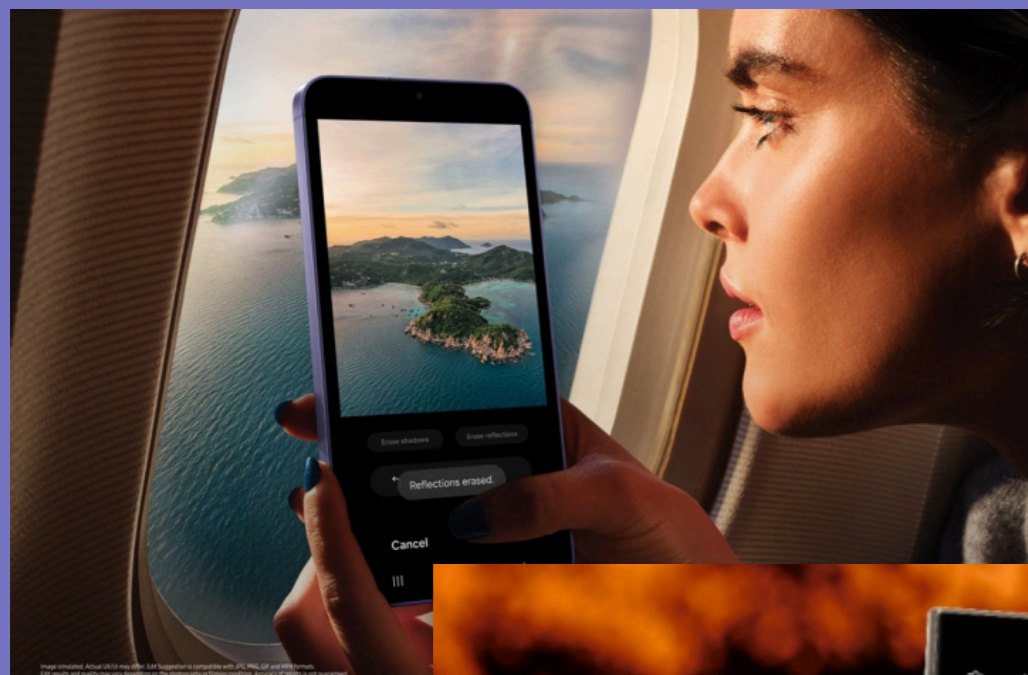

Exynos chipset. Samsung have said that this should not impact the phones capabilities with regards to its AI implementation, which is the one if not the main focus of this new smartphone range, with both local and cloud-based features with Google's Gemini models running on device. Samsung do state that like Apple's latest release, the Samsung S24 will feature ray-tracing.

Various apps utilise the advanced AI features built-in to the Galaxy S24 range. Live **Translate** allows for two-way, real-time voice and text translations within the native app with no requirement for third party apps. **Interpreter** translates live conversations in split-screen view allowing the user to share the text transcription with the other person so they can understand what was said, all without requiring a connection to cellular or WiFi.

Galaxy S24 is the first smartphone to feature a new Google gesture feature called **Circle to Search**. With a simple long press on the home button, users can use S-Pen to circle, highlight, scribble on, or tap anything on the screen to see high-quality search results. For example, circle a landmark in a friends instagram update to learn more about it without having to leave the app. **Note Assist** features AI generated summaries and template creation to streamline notes with pre-made covers and formats. Transcript Assist will transcribe, summarise and even translate recordings using AI and Speech-to-text when there are multiple speakers.

Galaxy S24 camera system has been improved. The Ultra features a new 5x optical zoom lens that works with the 50MP

sensor at all zoom levels, which the previous Galaxy S23 could not. Samsung even state the image should be 'crystal clear' with the enhanced digital zoom at 100x. **Nightography** has been improved even in zoomed in pictures, with its new sensor that features 60% larger pixels at 1.4µm compared with the Galaxy S23. The new phones are equipped with new AI editing tools for simple edits like erase, re-compose or remaster. **Edit Suggestion** will suggest suitable adjustments for for each picture using Galaxy AI. The phones will even feature **Generative Edit** which can fill in the background of any picture using generative AI, similar to the Photoshop function that was introduced in 2023. AI will even fill in image borders if a picture is crooked, or allow for an object to be moved to place the subject in the perfect position adjusting its place in the frame and then filling in the background where it was. Anytime generative AI is utilised a watermark is placed on the image and in its metadata. AI can even be used in video. Instant Slo-mo can generate additional frames to smoothly slow down footage.

Samsung Knox protects users data and S24 users will be able to control how much of their data is used to enhance AI experiences through the phones Advanced Intelligence settings.